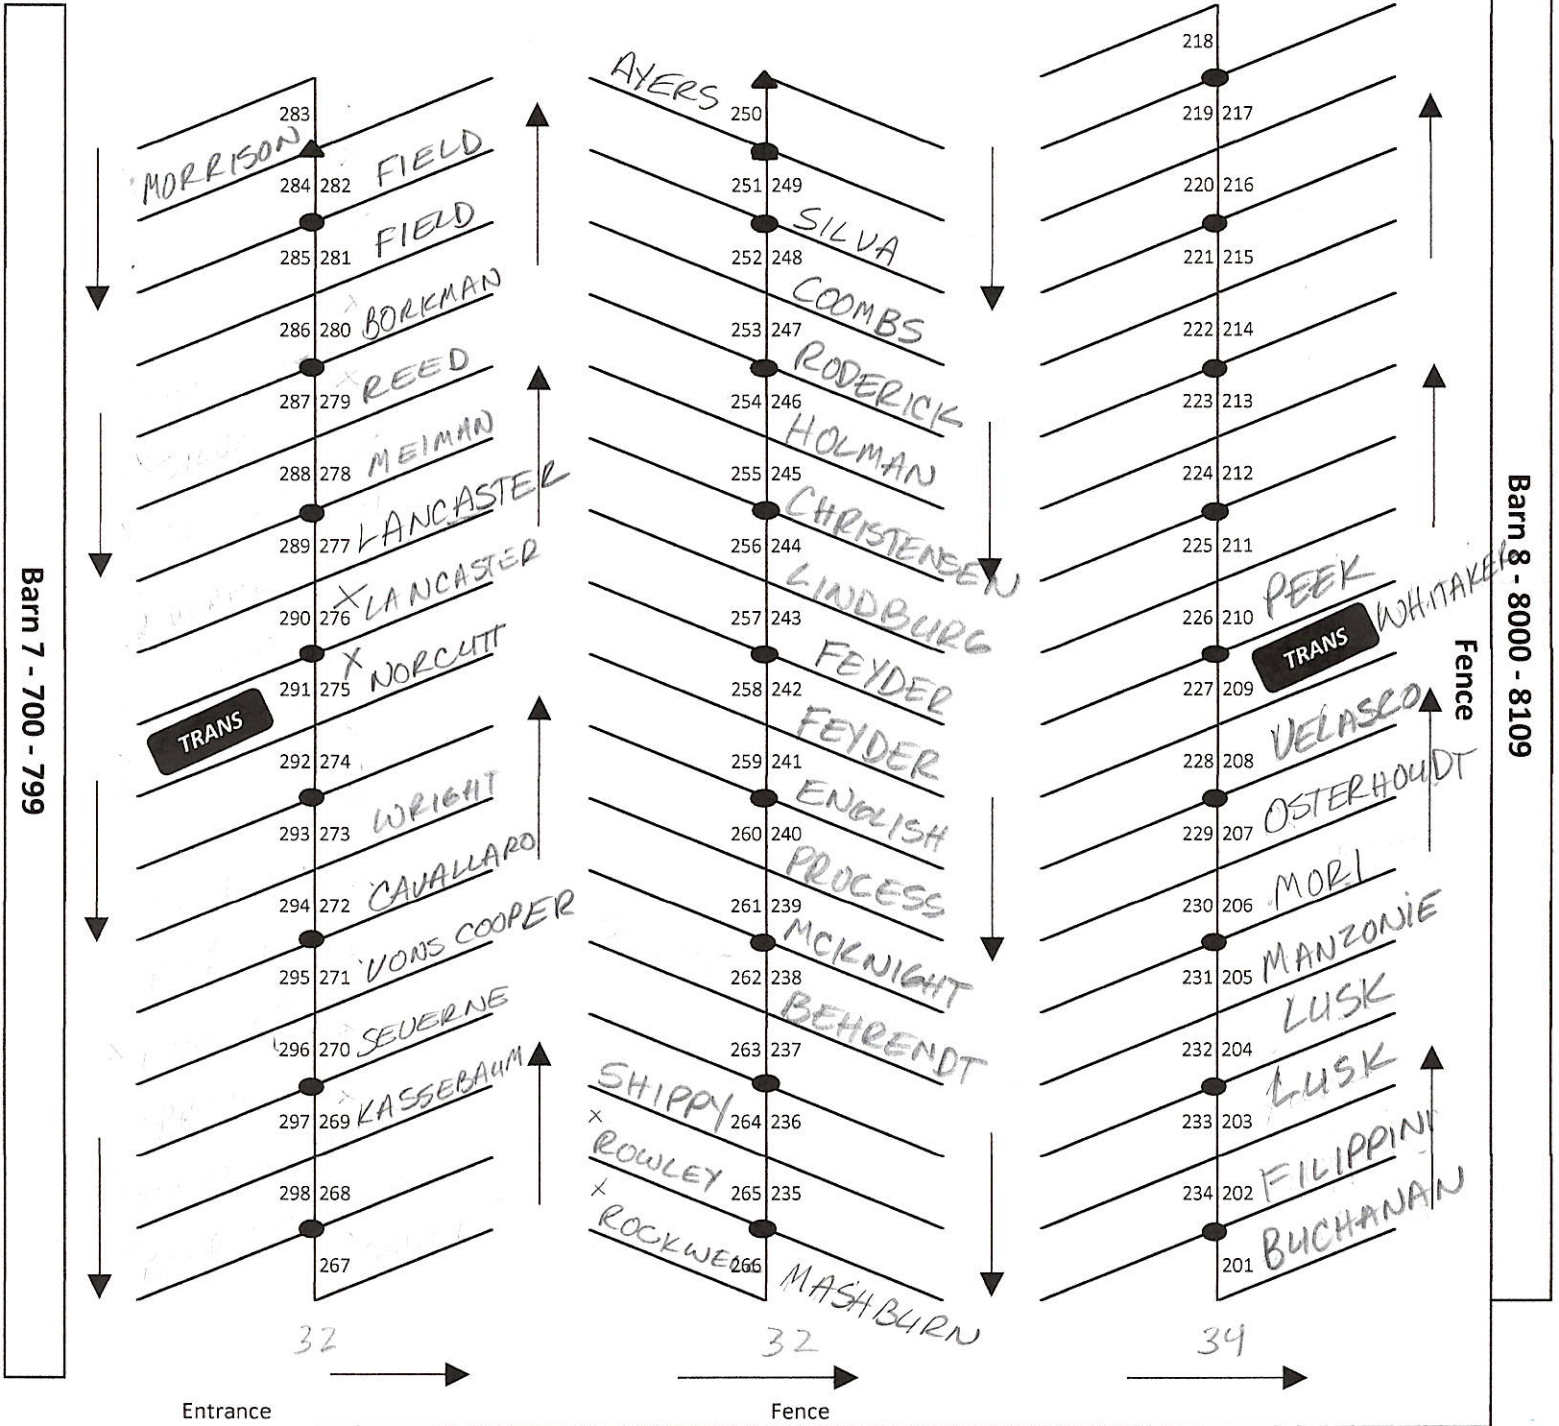

Freeway - 180

- Campsites 201- 298 are located on the East Side of the Indoor Pavilion

- All campsites are back in only

▲ 1 - 50 and 1 - 30 amp plugins per pedestal

● 2 - 50 and 2 - 30 amp plugins per pedestal

- Water Hydrant at every pedestal

(Not Drawn to Scale)

CAMP C

704-700 ENGLISH - 703 & 704
 Pavillion SHIPPY - 701 & 702
 Fence Line West

Campground C East

799	798	797	796	795
Morrison	Morrison	Morrison	Morrison	FIELD
Silva	Silva	Silva	Silva	FIELD
790	791	792	793	794